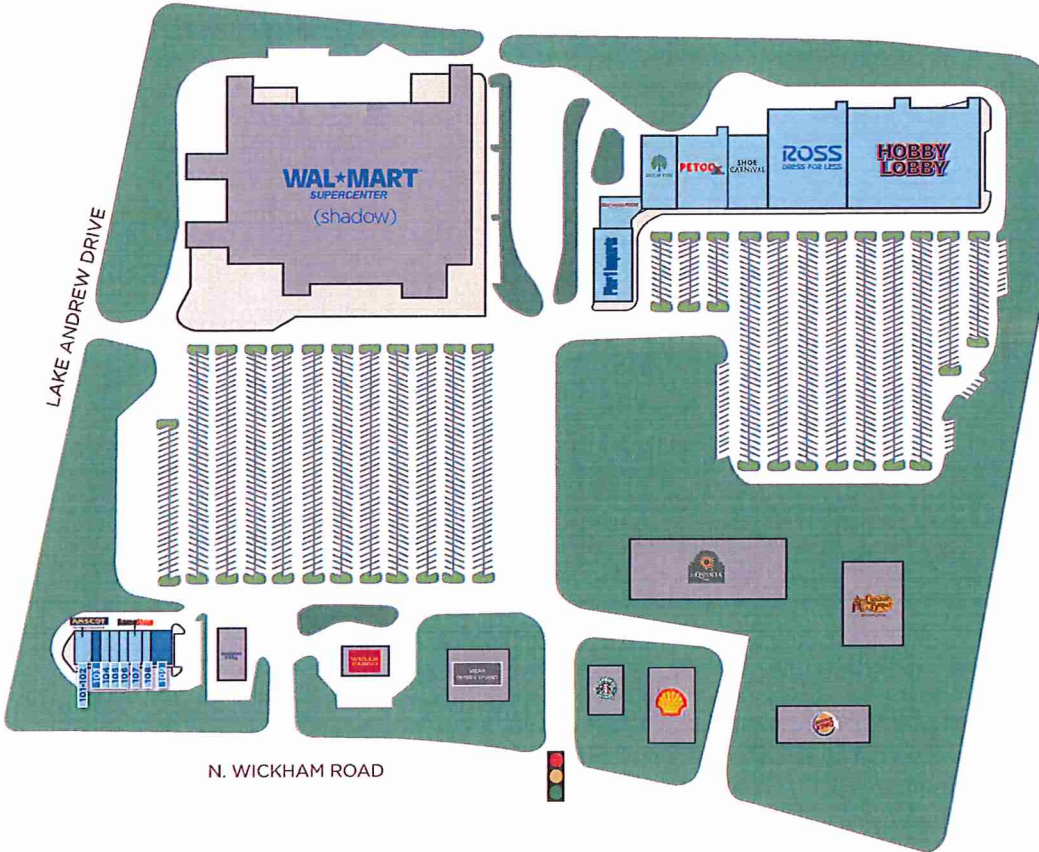

PROPERTY DESCRIPTION
SITE PLAN

the
SHOPPES
at Lake Andrew

TENANT	SUITE	SIZE
Pier 1 Imports	1	10,595
Mattress Firm	2	4,520
Dollar Tree	3	9,748
Petco	4	13,767
Shoe Carnival	5	10,800
Ross Dress for Less	6	30,187
Hobby Lobby	7-9	52,525
AMSCOT	101-102	2,100
Available	103	1,200
China Wok	104	1,200
ProfessioNail	105	1,200
T-Mobile	106	1,207
GameStop	107	1,800
Visual Dynamics	108	1,260
Available	109	2,700
TOTALS		144,809

- Leased
- Available Suites
- Not a part of